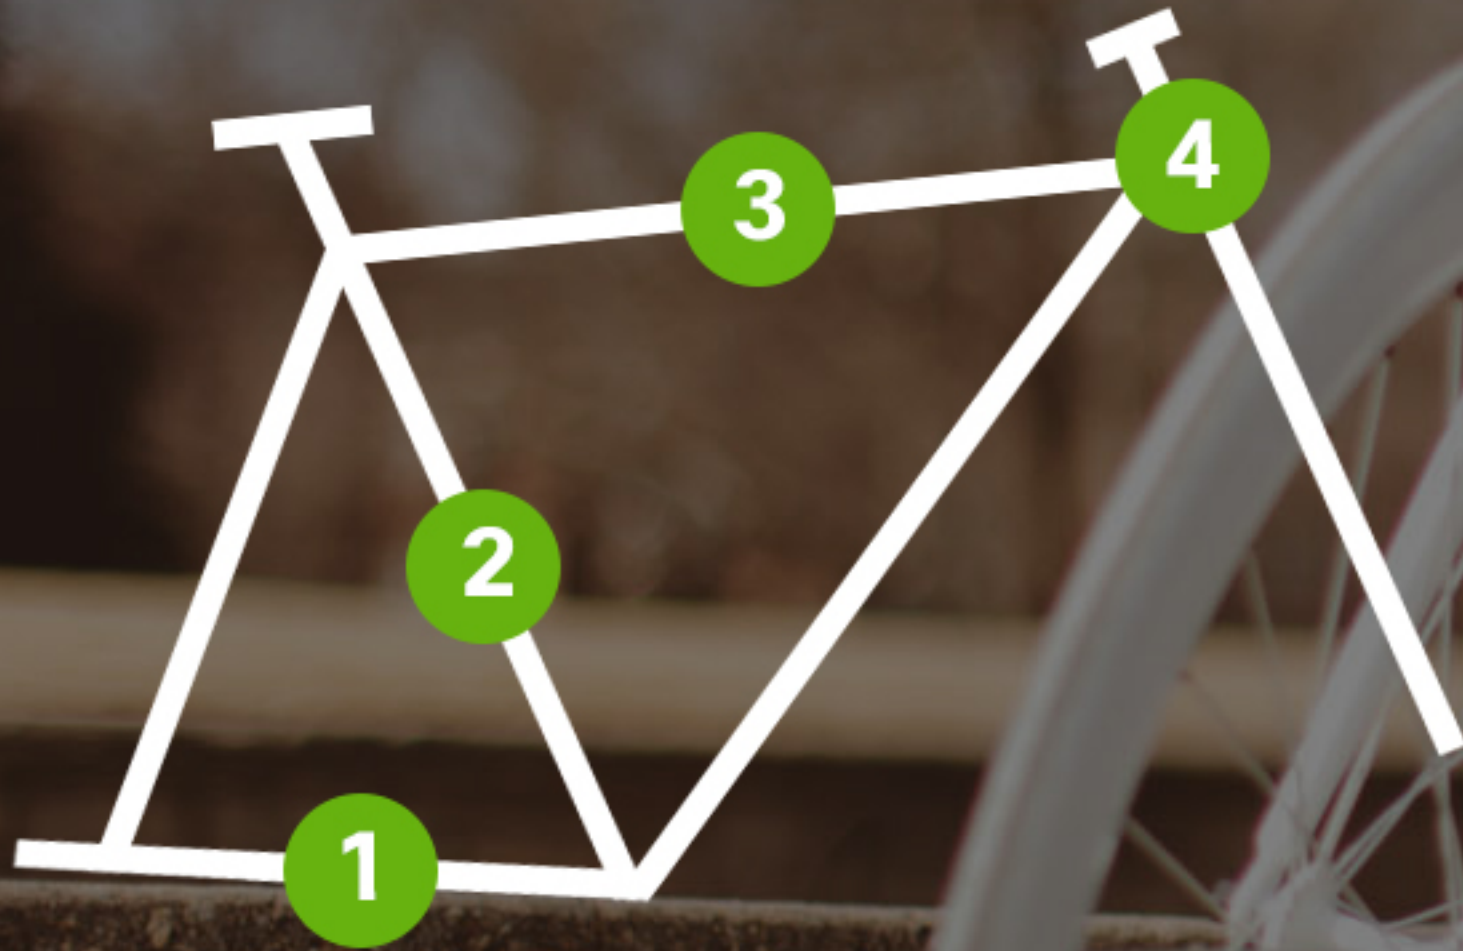

# SIZING CHART

BIKE SPECIFICATIONS

- 1. TOP TUBE
- 2. HEAD TUBE
- 3. SEAT TUBE
- 4. CHAIN STAY

## WHAT IS YOUR HEIGHT?

FRAME	50CM	54CM	58CM
TOP TUBE	21"	21.5"	22"
HEAD TUBE	4"	4"	5"
SEAT TUBE	18.5"	20.5"	23"
CHAIN STAY	16.5"	16.5"	16.5"
WEIGHT	22 LBS	23 LBS	24.5 LBS
STANDOVER HEIGHT	29"	30"	32"